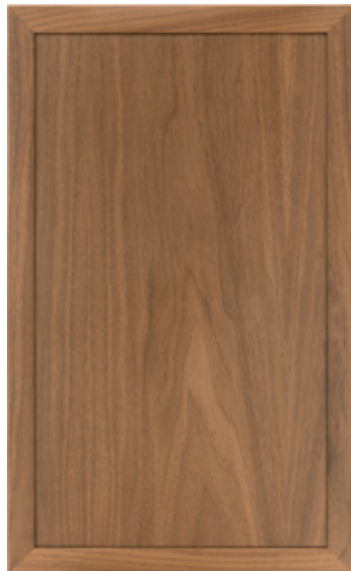

Kennedy 7/8" (721)
1" Face Detail, 2-1/4" Frame, Recessed Panel
Walnut Select, 5-Piece Drawer Front