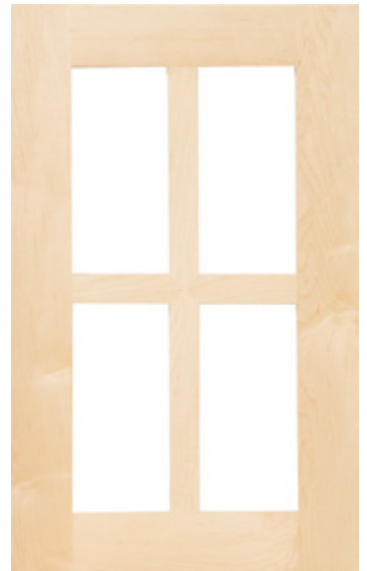

Oakley 3/4" (508)
Walnut Select, 1/2" Solid P1 Panel
5-Piece Drawer Front

Nolan 3/4" (908)
Walnut Select
5-Piece Drawer Front

Oakley 3/4" Glass (508G)
Walnut Select
Solid Drawer Front

Oakley 3/4" (508)
Walnut Select

Zion 3/4" (515)
Alder Select
5-Piece Drawer Front

Graham 3/4" (915)
Alder Select
5-Piece Drawer Front

Graham 3/4" Glass (915G)
Alder Select
Solid Drawer Front

Mitchell 3/4" (841)
Maple Select
5-Piece Drawer Front