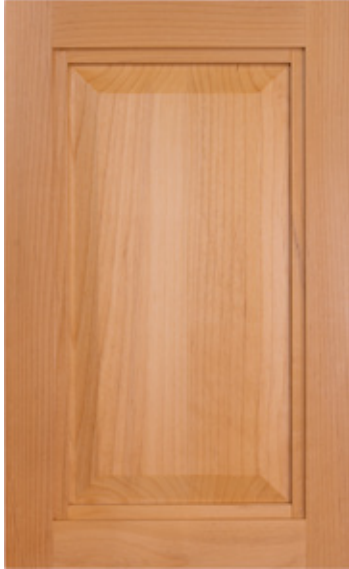

Owen 3/4" (510)
Maple Select, 3/8" Solid P1 Panel
5- Piece Drawer Front

Alpine 3/4" (910)
Maple Select
5-Piece Drawer Front

Alpine 3/4" Glass (910G)
Maple Select
Solid Drawer Front

Cover:
Isabella 3/4" (913) White Oak Select
Alpine 3/4" (910) Maple Select

Oakley 3/4" (508)
Walnut Select, 1/2" Solid P1 Panel
5-Piece Drawer Front

Nolan 3/4" (908)
Walnut Select
5-Piece Drawer Front

Oakley 3/4" Glass (508G)
Walnut Select
Solid Drawer Front

Oakley 3/4" (508)
Walnut Select