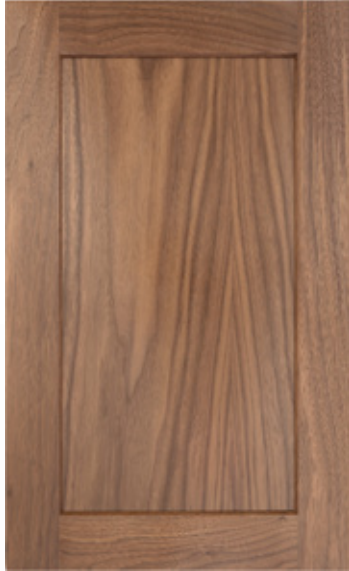

FINISHING

HARDWARE

 **BUTT JOINT**
New Styles

Georgia 3/4" (513)
White Oak Select

Georgia 3/4" (513)
White Oak Select
5-Piece Drawer Front

Isabella 3/4" (913)
White Oak Select
5-Piece Drawer Front

Isabella 3/4" Glass (913G)
White Oak Select
Solid Drawer Front

Owen 3/4" (510)
Maple Select, 3/8" Solid P1 Panel
5- Piece Drawer Front

Alpine 3/4" (910)
Maple Select
5-Piece Drawer Front

Alpine 3/4" Glass (910G)
Maple Select
Solid Drawer Front

Cover:
Isabella 3/4" (913) White Oak Select
Alpine 3/4" (910) Maple Select