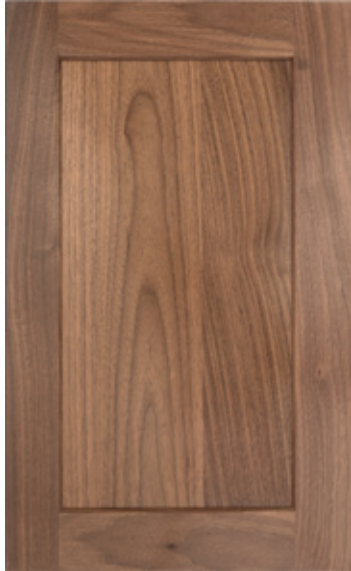

FINISHING

HARDWARE

 **BUTT JOINT**
New Styles

Georgia 3/4" (513)
White Oak Select

Georgia 3/4" (513)
White Oak Select
5-Piece Drawer Front

Isabella 3/4" (913)
White Oak Select
5-Piece Drawer Front

Isabella 3/4" Glass (913G)
White Oak Select
Solid Drawer Front

Owen 3/4" (510)
Maple Select, 3/8" Solid P1 Panel
5- Piece Drawer Front

Alpine 3/4" (910)
Maple Select
5-Piece Drawer Front

Alpine 3/4" Glass (910G)
Maple Select
Solid Drawer Front

Cover:
Isabella 3/4" (913) White Oak Select
Alpine 3/4" (910) Maple Select