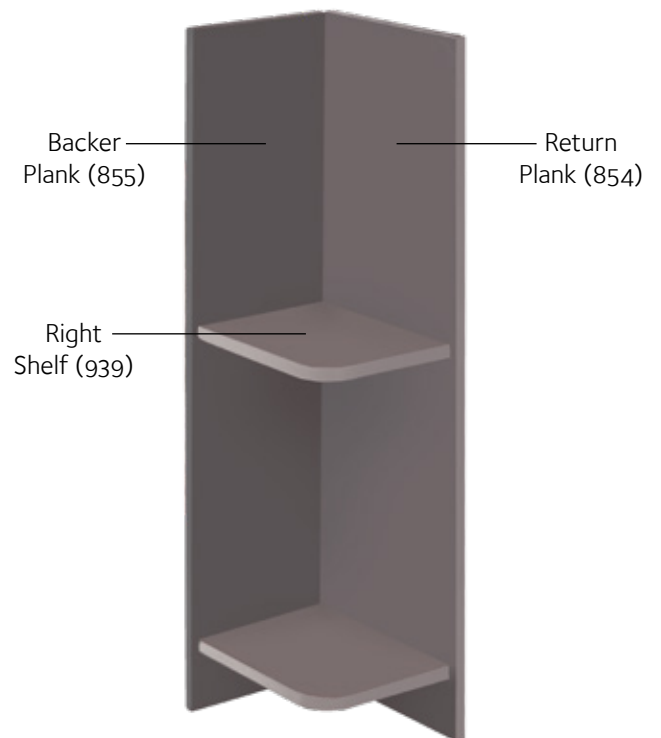

KNICK KNACK SHELVES

RIGHT KNICK KNACK SHELVES
Moonlight