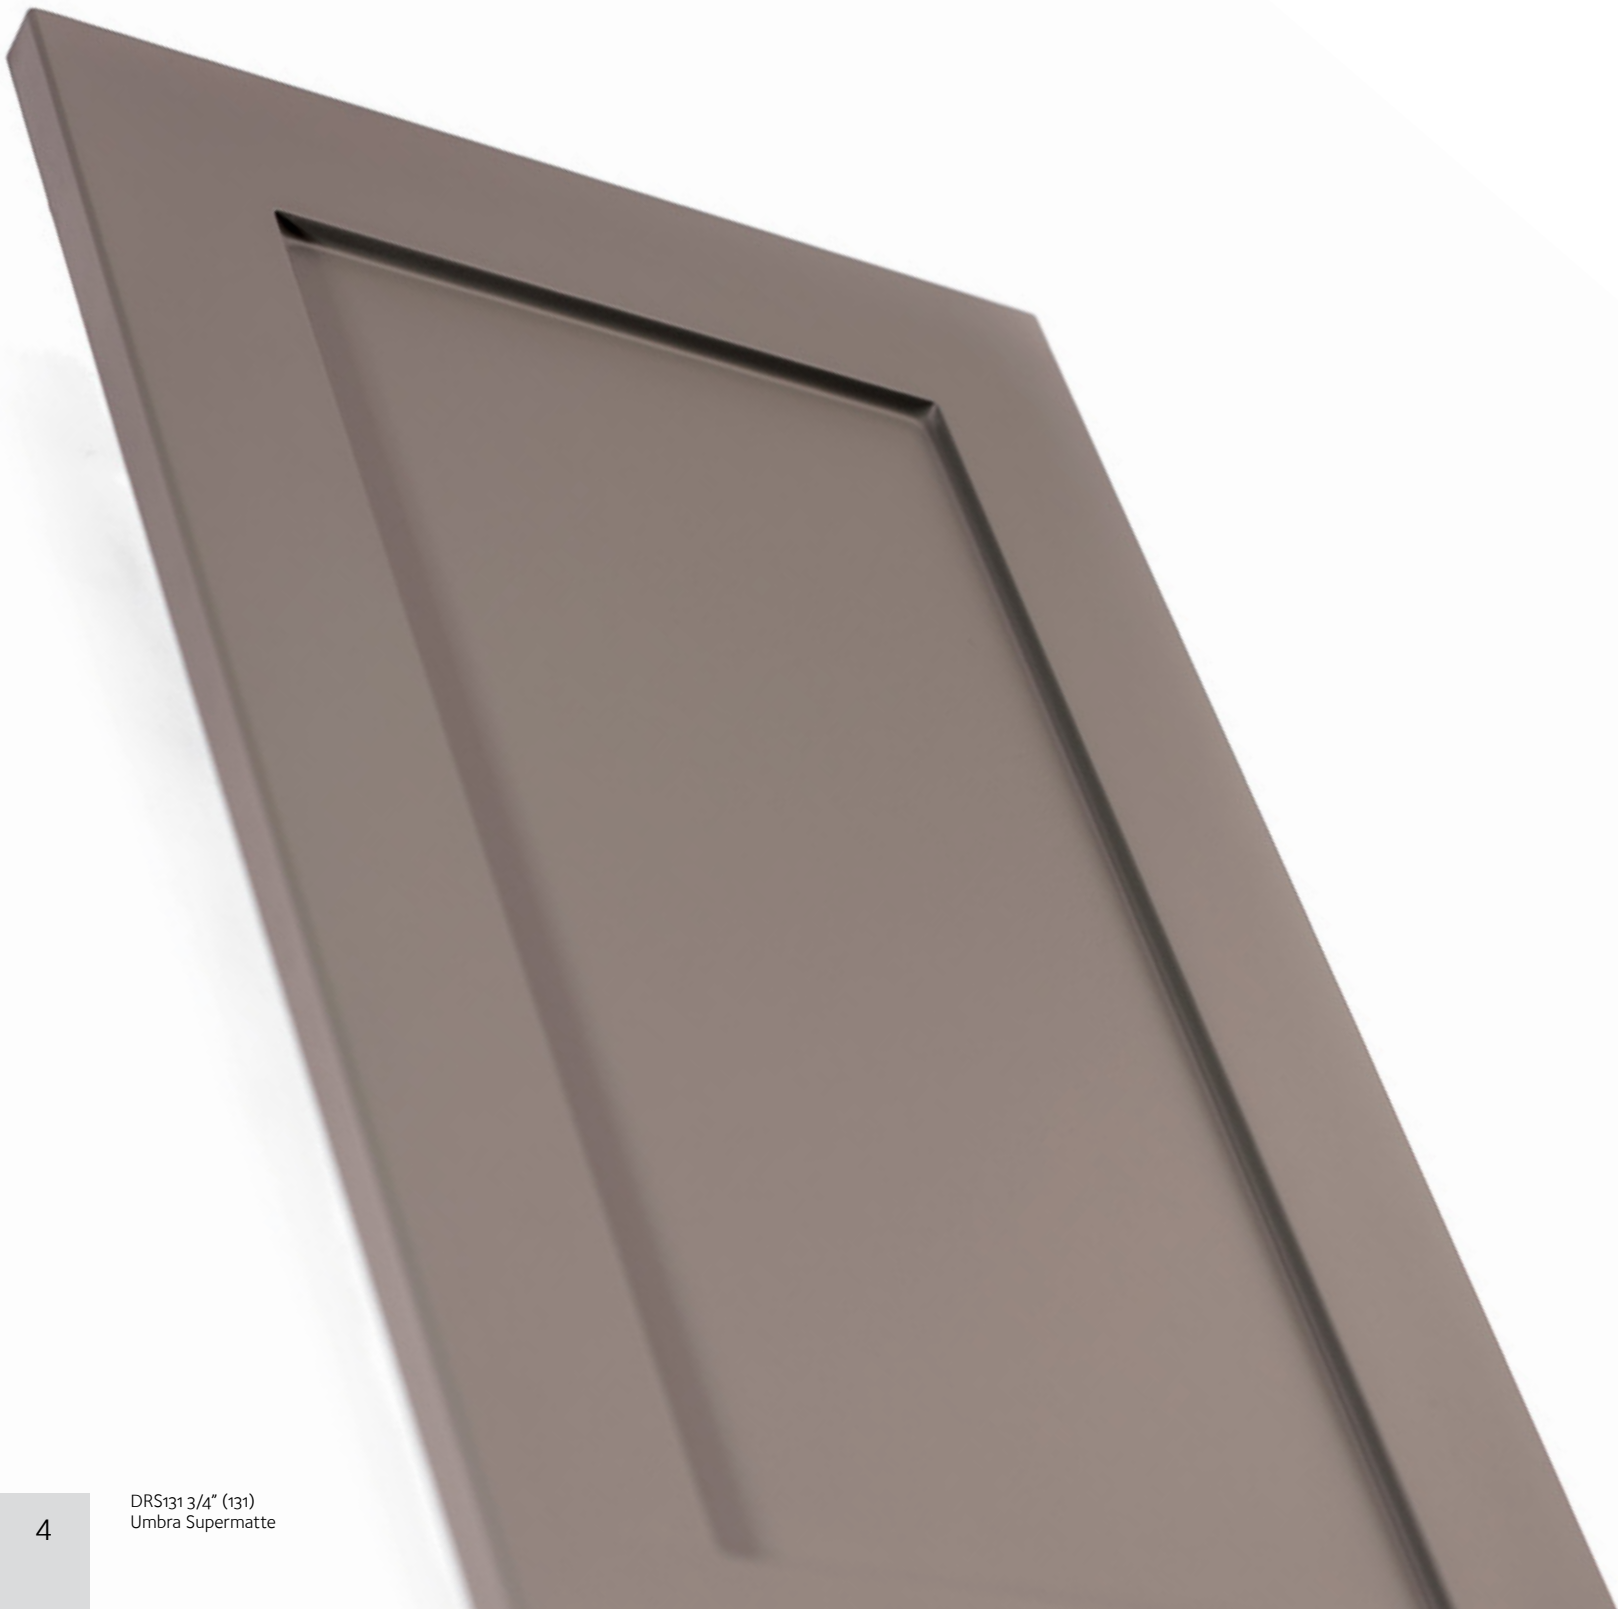

DECORE-ATIVE SPECIALTIES®

COMPOSITE CORE

Custom Cabinet Components

■ CONTENTS

Deco-Form®	4
Deco-Form® Colors Stock Colors	16
Deco-Form® 5-Piece Construction	22
Melamine	26
Laminate	32
Veneer	36
Drawer Boxes Styles Materials Options	40
RTA Cabinets	46
Finishing Solvent-Based (SBF)	50
Moldings & Accessories	54
Hardware	60
Refacing Before & After	66
Online Ordering	70
Index	75